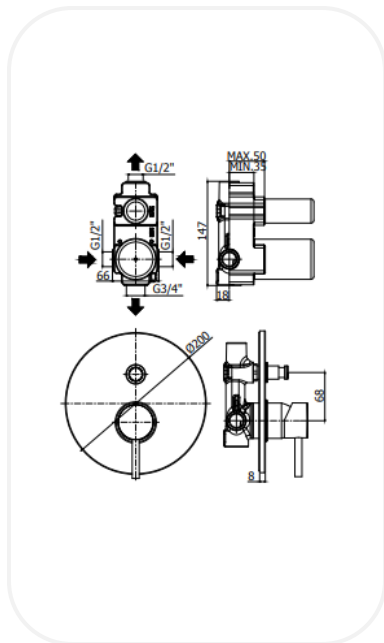

Faucets

SKNF00155

Shower Mixer

FEATURES

Elegant design

Single lever concealed shower mixer (2 outlets) with push diverter

Original cartridge for smooth control

High corrosion resistance plating

SPECIFICATIONS

Series	SULLY
Finish	Chrome
Material	Brass
Flow Rate	8 l/min
Mounting Type	Concealed

WARRANTY: 5 years

PARTS DESCRIPTION

Single Lever Shower Mixer	SKNF00155
Concealed Body	Included