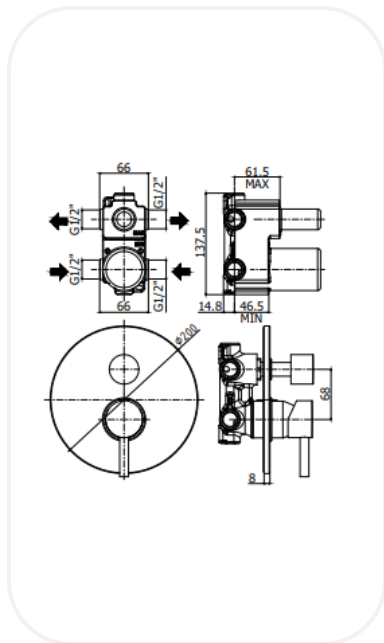

Faucets

SKNF00156

Shower Mixer

FEATURES

- Elegant design
- Single lever concealed shower mixer (2 outlets) with diverter
- Original cartridge for smooth control
- High corrosion resistance plating

SPECIFICATIONS

Series	SULLY
Finish	Chrome
Material	Brass
Flow Rate	8 l/min
Mounting Type	Concealed

PARTS DESCRIPTION

Single Lever Shower Mixer	SKNF00156
Concealed Body	Included

WARRANTY: 5 years