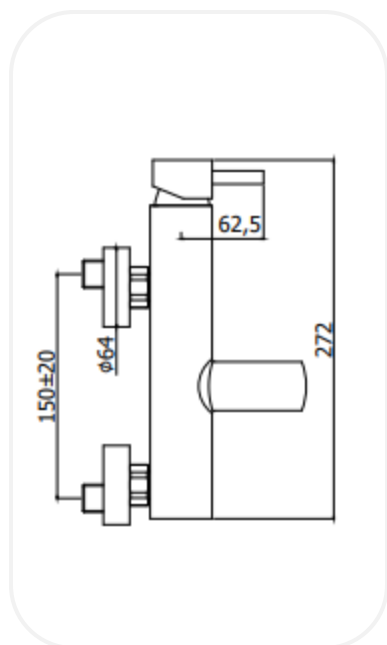

#### SPECIFICATIONS

Series	SULLY
Finish	Chrome
Material	Brass
Flow Rate	8 l/min
Mounting Type	Wall Mounted