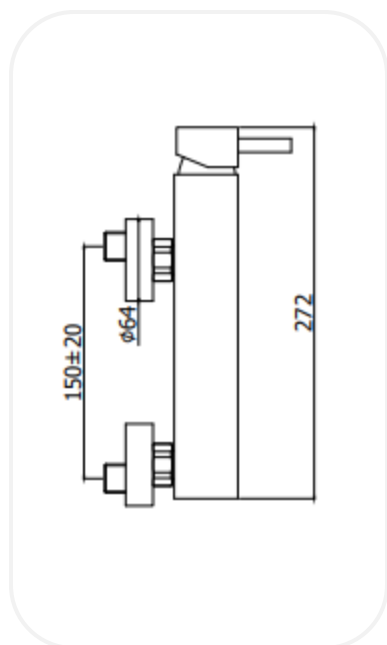

Faucets

SKNF00159

Shower Mixer

FEATURES

- Elegant design
- Single lever shower mixer
- Original cartridge for smooth control
- High corrosion resistance plating

SPECIFICATIONS

Series	SULLY
Finish	Chrome
Material	Brass
Flow Rate	8 l/min
Mounting Type	Wall Mounted

PARTS DESCRIPTION

Single Lever Shower Mixer	SKNF00159
----------------------------------	-----------

WARRANTY: 5 years