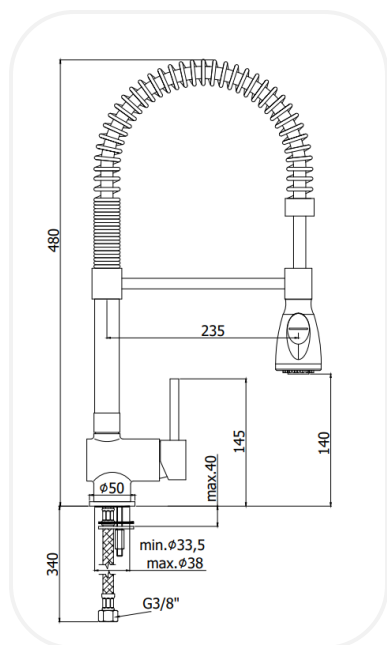

Kitchen Faucets

SKNF00487

Kitchen Mixer

FEATURES

Elegant design

One-hole sink mixer with swivelling spout
ABS hand-shower (two spray-functions)

Original cartridge for smooth control

High corrosion resistance plating

SPECIFICATIONS

Series	WHISK
Finish	Chrome
Material	Brass
Flow Rate	7 l/min
Mounting Type	Deck Mounted

WARRANTY: 5 years

PARTS DESCRIPTION

Single Lever Kitchen Mixer	SKNF00487
Flexible Connection Hose	Included