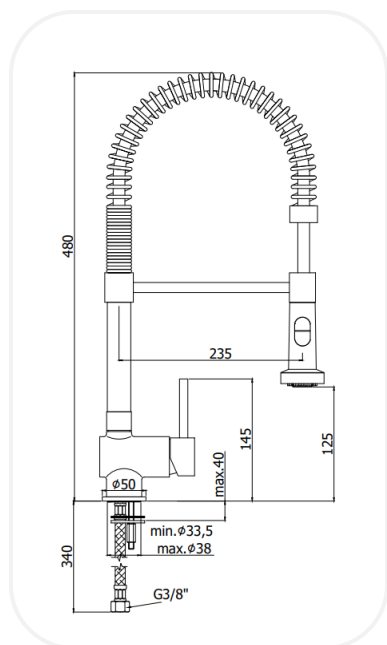

Kitchen Faucets

SKNF00488

Kitchen Mixer

FEATURES

Elegant design

One-hole sink mixer with swivelling spout
ABS hand-shower (two spray-functions)

Original cartridge for smooth control

High corrosion resistance plating

WARRANTY: 5 years

SPECIFICATIONS

Series	WHISK
Finish	Chrome
Material	Brass
Flow Rate	7 l/min
Mounting Type	Deck Mounted

PARTS DESCRIPTION

Single Lever Kitchen Mixer	SKNF00488
Flexible Connection Hose	Included