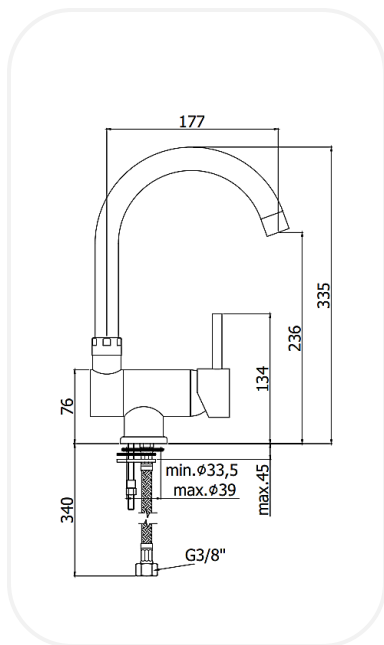

#### FEATURES

Elegant design

One-hole sink mixer with swivelling spout

With reclining spout

Minimum height for windows opening 76mm

Original cartridge for smooth control

High corrosion resistance plating

#### PARTS DESCRIPTION

<b>Single Lever Kitchen Mixer</b>	SKNF00489
<b>Flexible Connection Hose</b>	Included