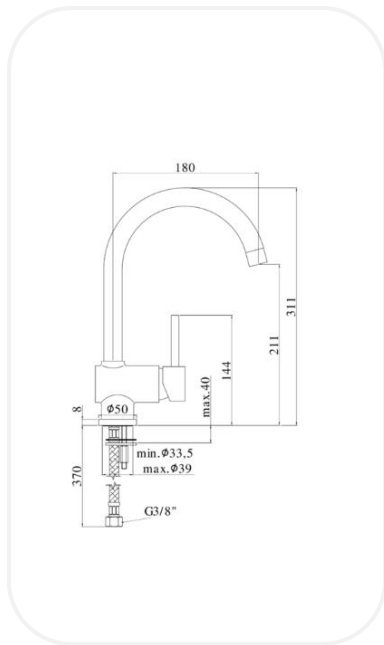

Kitchen Faucets

WARRANTY: 5 years

SKNF00490

Kitchen Mixer

FEATURES

Elegant design

One-hole sink mixer with swivelling spout

Original cartridge for smooth control

High corrosion resistance plating

SPECIFICATIONS

Series	WHISK
Finish	Chrome
Material	Brass
Flow Rate	7 l/min
Mounting Type	Deck Mounted

PARTS DESCRIPTION

Single Lever Kitchen Mixer	SKNF00490
Flexible Connection Hose	Included