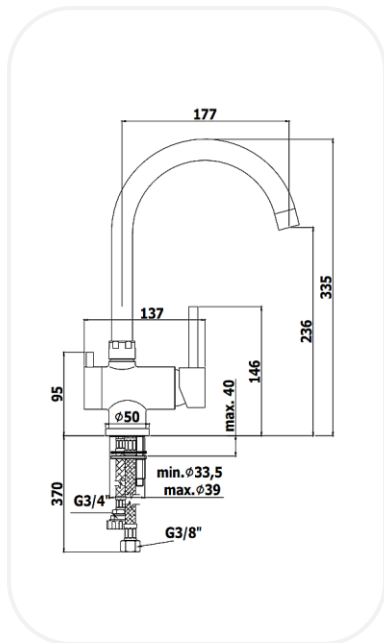

Kitchen Faucets

SKNF00491 Kitchen Mixer

FEATURES

Elegant design

One-hole sink mixer with swivelling spout and dishwasher machine connection

Original cartridge for smooth control

High corrosion resistance plating

SPECIFICATIONS

Series	WHISK
Finish	Chrome
Material	Brass
Flow Rate	7 l/min
Mounting Type	Deck Mounted

WARRANTY: 5 years

PARTS DESCRIPTION

Single Lever Kitchen Mixer	SKNF00491
Flexible Connection Hose	Included