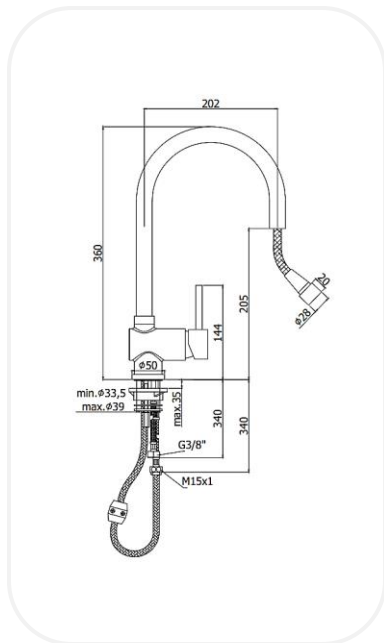

Kitchen Faucets

SKNF00492

Kitchen Mixer

FEATURES

Elegant design

One-hole sink mixer with swivelling spout and metal pull out hand-shower (single spray)

Original cartridge for smooth control

High corrosion resistance plating

SPECIFICATIONS

Series	WHISK
Finish	Chrome
Material	Brass
Flow Rate	7 l/min
Mounting Type	Deck Mounted

WARRANTY: 5 years

PARTS DESCRIPTION

Single Lever Kitchen Mixer	SKNF00492
Flexible Connection Hose	Included