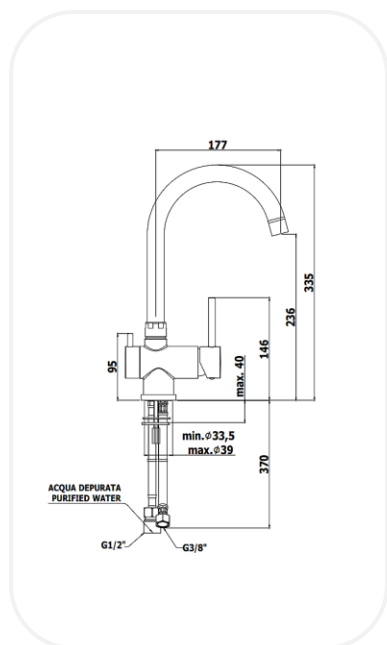

Kitchen Faucets

SKNF00493

Kitchen Mixer

FEATURES

Elegant design

One-hole sink mixer with swivelling spout
3rd inlet for purified water

Original cartridge for smooth control

High corrosion resistance plating

SPECIFICATIONS

Series	WHISK
Finish	Chrome
Material	Brass
Flow Rate	7 l/min
Mounting Type	Deck Mounted

PARTS DESCRIPTION

Single Lever Kitchen Mixer	SKNF00493
Flexible Connection Hose	Included

WARRANTY: 5 years