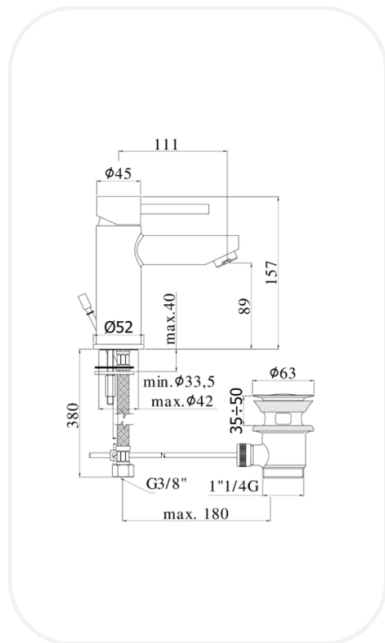

#### SPECIFICATIONS

<b>Series</b>	SULLY
<b>Finish</b>	Chrome
<b>Material</b>	Brass
<b>Flow Rate</b>	6 l/min
<b>Mounting Type</b>	Deck Mounted
<b>Height</b>	89 mm

#### PARTS DESCRIPTION

<b>Single Lever Wash Basin Mixer</b>	SKPNF00137
<b>Flexible Connection Hose</b>	Included

**WARRANTY: 5 years**