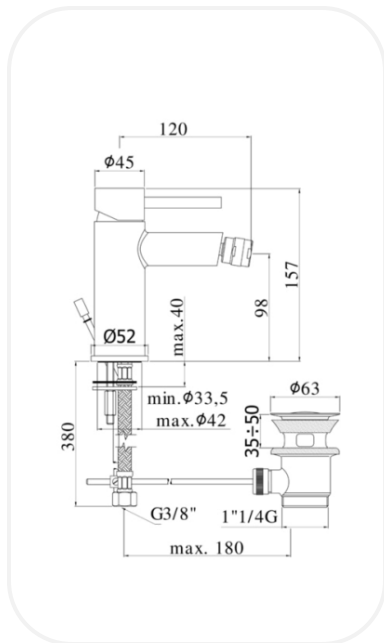

Faucets

SKPNF00143

Bidet Mixer

FEATURES

- Elegant design
- Single lever bidet mixer with swivel joint
- Original cartridge for smooth control
- High corrosion resistance plating

SPECIFICATIONS

Series	SULLY
Finish	Chrome
Material	Brass
Flow Rate	6 l/min
Mounting Type	Deck Mounted
Height	98 mm

PARTS DESCRIPTION

Single Lever Bidet Mixer	SKPNF00143
Flexible Connection Hose	Included

WARRANTY: 5 years

OPTIONAL/RECOMMENDED PRODUCTS

Pop-up waste	Optional
Click Clack Waste	Optional