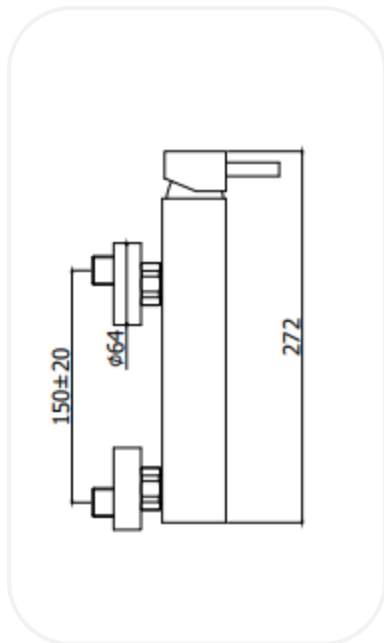

#### SPECIFICATIONS

<b>Series</b>	SULLY
<b>Finish</b>	Chrome
<b>Material</b>	Brass
<b>Flow Rate</b>	8 l/min
<b>Mounting Type</b>	Wall Mounted