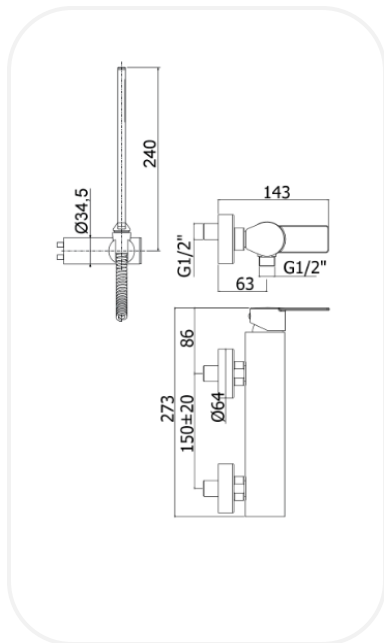

Faucets

TAHNF00276

Shower Mixer

FEATURES

- Elegant design
- Single lever shower mixer with hand shower
- Original cartridge for smooth control
- High corrosion resistance plating

SPECIFICATIONS

Series	AURA
Finish	Chrome
Material	Brass
Flow Rate	8 l/min
Mounting Type	Wall Mounted

PARTS DESCRIPTION

Single Lever Shower Mixer	TAHNF00276
Hand Shower	Included
Flexible Connection Hose	Included

WARRANTY: 5 years