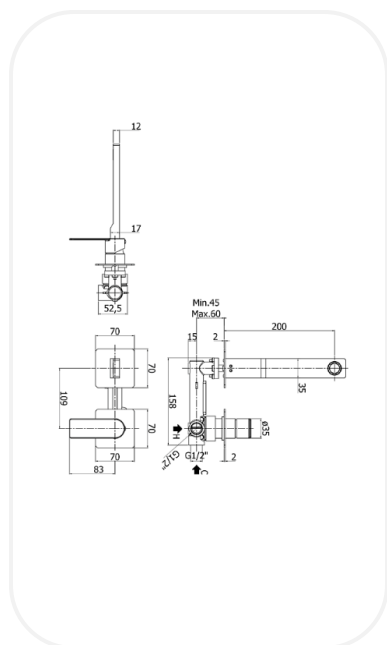

#### SPECIFICATIONS

<b>Series</b>	AURA
<b>Finish</b>	Chrome
<b>Material</b>	Brass
<b>Flow Rate</b>	6 l/min
<b>Mounting Type</b>	Concealed

**WARRANTY: 5 years**

#### PARTS DESCRIPTION

<b>Single Lever Wash Basin Mixer</b>	TANF00264
<b>Concealed Body</b>	Included