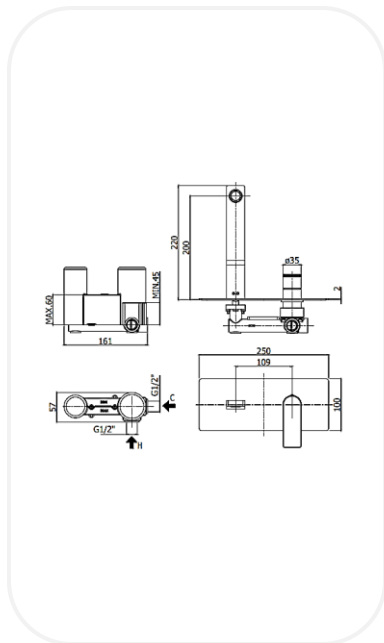

Faucets

TANF00267

Wash Basin Mixer

FEATURES

- Elegant design
- Single lever concealed wash basin mixer
- Original cartridge for smooth control
- High corrosion resistance plating

SPECIFICATIONS

Series	AURA
Finish	Chrome
Material	Brass
Flow Rate	6 l/min
Mounting Type	Concealed

PARTS DESCRIPTION

Single Lever Wash Basin Mixer	TANF00267
Concealed Body	Included

WARRANTY: 5 years

OPTIONAL/RECOMMENDED PRODUCTS

Click-Clack Waste	Optional
--------------------------	----------