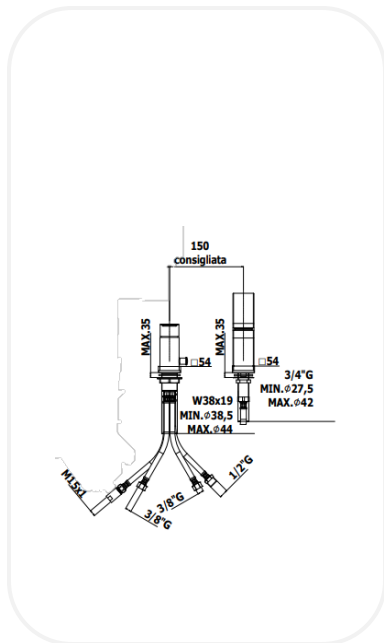

WARRANTY: 5 years

SPECIFICATIONS

Series	AURA
Finish	Chrome
Material	Brass
Flow Rate	8 l/min
Mounting Type	Deck Mounted

PARTS DESCRIPTION

Single Lever Shower Set	TANF00269
Hand Shower	Included
Flexible Connection Hose	Included