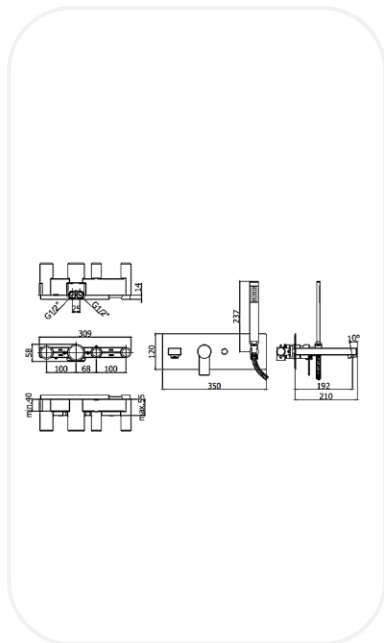

Faucets

TANF00271

Bath/Shower Set

FEATURES

Elegant design

Single lever concealed bath/shower set with hand shower (2 outlets)

Original cartridge for smooth control

High corrosion resistance plating

SPECIFICATIONS

Series	AURA
Finish	Chrome
Material	Brass
Flow Rate	8 l/min
Mounting Type	Concealed

PARTS DESCRIPTION

Single Lever Shower Set	TANF00271
Hand Shower	Included
Spout	Included
Concealed Body	Included
Flexible Connection Hose	Included