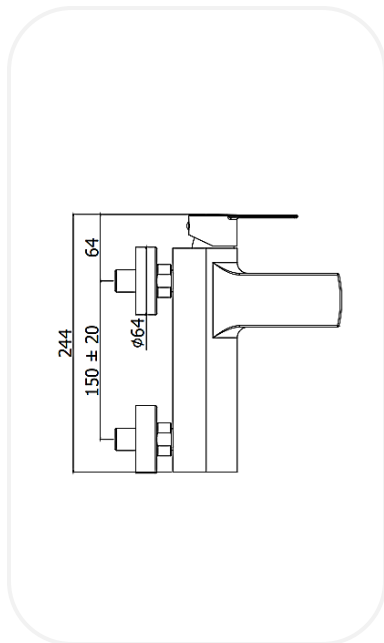

Faucets

TANF00272

Bath/Shower Mixer

FEATURES

- Elegant design
- Single lever bath/shower mixer
- Original cartridge for smooth control
- High corrosion resistance plating

SPECIFICATIONS

Series	AURA
Finish	Chrome
Material	Brass
Flow Rate	8 l/min
Mounting Type	Wall Mounted

PARTS DESCRIPTION

Single Lever Bath/Shower Mixer	TANF00272
Spout	Included

WARRANTY: 5 years