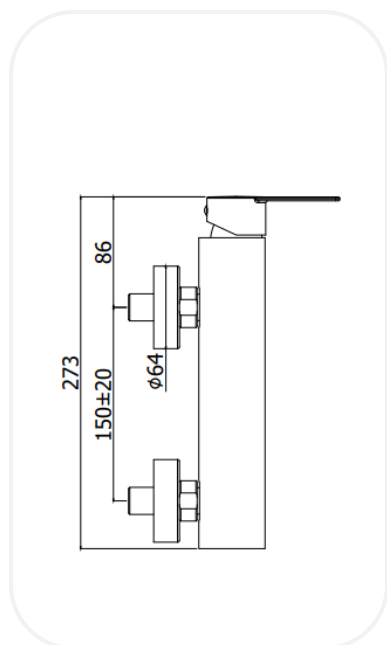

Faucets

TANF00275

Shower Mixer

FEATURES

- Elegant design
- Single lever shower mixer
- Original cartridge for smooth control
- High corrosion resistance plating

SPECIFICATIONS

Series	AURA
Finish	Chrome
Material	Brass
Flow Rate	8 l/min
Mounting Type	Wall Mounted

PARTS DESCRIPTION

Single Lever Shower Mixer	TANF00275
----------------------------------	-----------

WARRANTY: 5 years