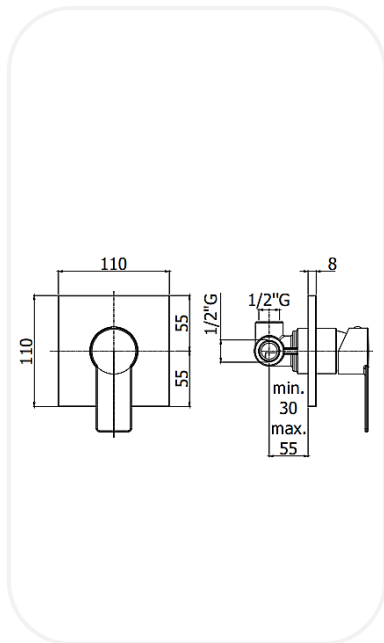

Faucets

TANF00277

Shower Mixer

FEATURES

- Elegant design
- Single lever concealed shower mixer
- Original cartridge for smooth control
- High corrosion resistance plating

SPECIFICATIONS

Series	AURA
Finish	Chrome
Material	Brass
Flow Rate	8 l/min
Mounting Type	Concealed

WARRANTY: 5 years

PARTS DESCRIPTION

Single Lever Shower Mixer	TANF00277
Concealed Body	Included