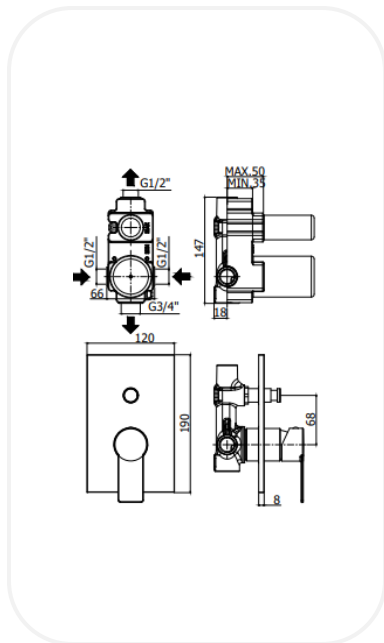

Faucets

TANF00278

Shower Mixer

FEATURES

Elegant design

Single lever concealed shower mixer with diverter (2-outlets)

Original cartridge for smooth control

High corrosion resistance plating

SPECIFICATIONS

Series	AURA
Finish	Chrome
Material	Brass
Flow Rate	8 l/min
Mounting Type	Concealed

PARTS DESCRIPTION

Single Lever Shower Mixer	TANF00278
Concealed Body	Included

WARRANTY: 5 years