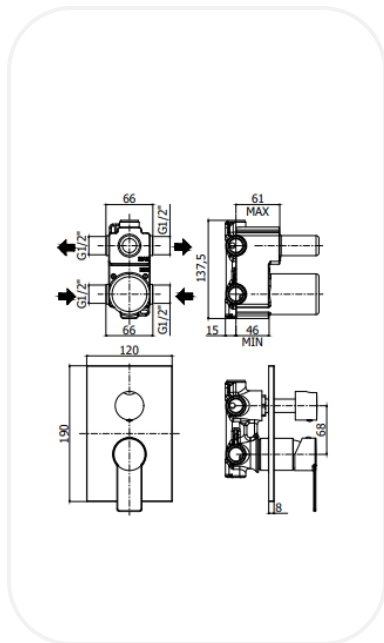

Faucets

TANF00279

Shower Mixer

FEATURES

Elegant design

Single lever concealed shower mixer with diverter (3-outlets)

Original cartridge for smooth control

High corrosion resistance plating

WARRANTY: 5 years

SPECIFICATIONS

Series	AURA
Finish	Chrome
Material	Brass
Flow Rate	8 l/min
Mounting Type	Concealed

PARTS DESCRIPTION

Single Lever Shower Mixer	TANF00279
Concealed Body	Included