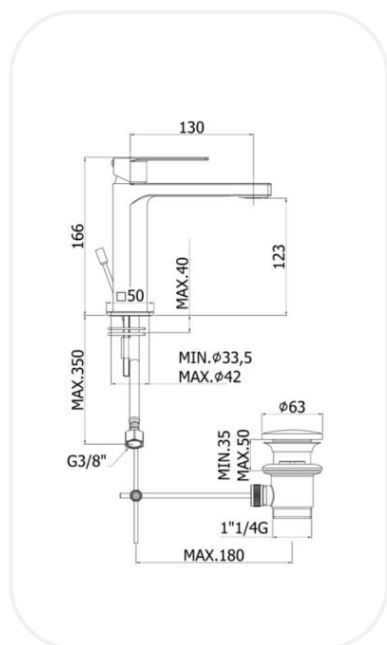

Faucets

TAPNF00259

Wash Basin Mixer

FEATURES

Elegant design
Single lever wash basin mixer

WARRANTY: 5 years

SPECIFICATIONS

Series	AURA
Finish	Chrome
Material	Brass
Flow Rate	6 l/min
Mounting Type	Deck Mounted
Height	123mm

PARTS DESCRIPTION

Single Lever Wash Basin Mixer	TAPNF00259
Flexible Connection Hose	Included
Fixation kit	Included

OPTIONAL/RECOMMENDED PRODUCTS

Pop-up waste	Optional
Click Clack Waste	Optional