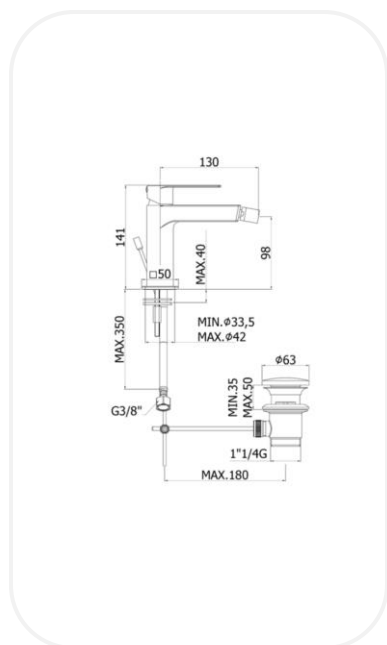

WARRANTY: 5 years

SPECIFICATIONS

Series	AURA
Finish	Chrome
Material	Brass
Flow Rate	6 l/min
Mounting Type	Deck Mounted
Height	94 mm

PARTS DESCRIPTION

Single Lever Bidet Mixer	TAPNF00262
Flexible Connection Hose	Included
Fixation kit	Included

OPTIONAL/RECOMMENDED PRODUCTS

Pop-up waste	Optional
Click Click Waste	Optional