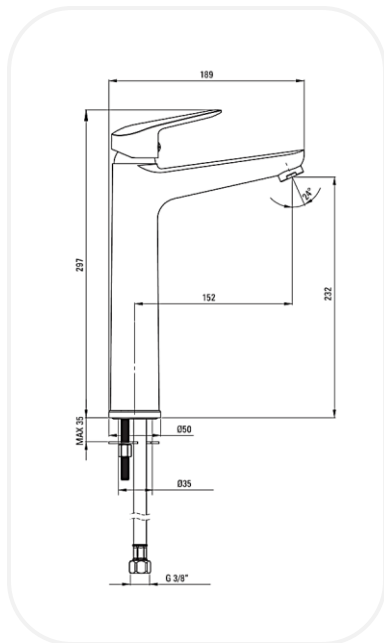

Faucets

TD00005

Wash Basin Mixer

FEATURES

- Elegant design
- Single lever tall wash basin mixer
- Original cartridge for smooth control
- High corrosion resistance plating

SPECIFICATIONS

Series	ANGEL
Finish	Chrome
Material	Brass
Flow Rate	6 l/min
Mounting Type	Deck Mounted
Height	232mm

WARRANTY: 5 years

PARTS DESCRIPTION

Single Lever Tall Wash Basin Mixer	TD00005
Flexible Connection Hose	Included
Fixation kit	Included

OPTIONAL/RECOMMENDED PRODUCTS

Pop-up waste	Optional
Click Clack Waste	Optional