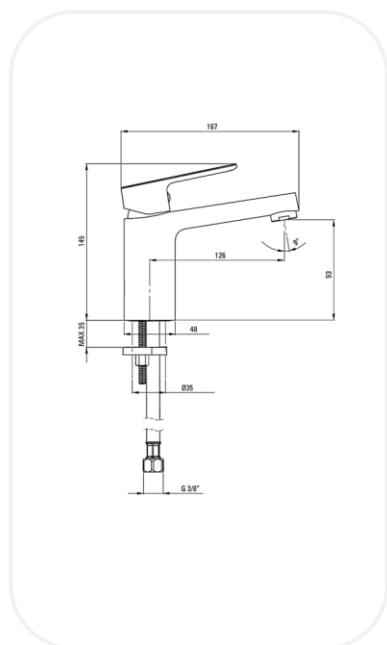

Faucets

TD00014

Wash Basin Mixer

FEATURES

- Elegant design
- Single lever wash basin mixer
- Original cartridge for smooth control
- High corrosion resistance plating

SPECIFICATIONS

Series	BOX
Finish	Chrome
Material	Brass
Flow Rate	6 l/min
Mounting Type	Deck Mounted
Height	93 mm

WARRANTY: 5 years

PARTS DESCRIPTION

Single Lever Wash Basin Mixer	TD00014
Flexible Connection Hose	Included
Fixation kit	Included

OPTIONAL/RECOMMENDED PRODUCTS

Pop-up waste	Optional
Click Clack waste	Optional