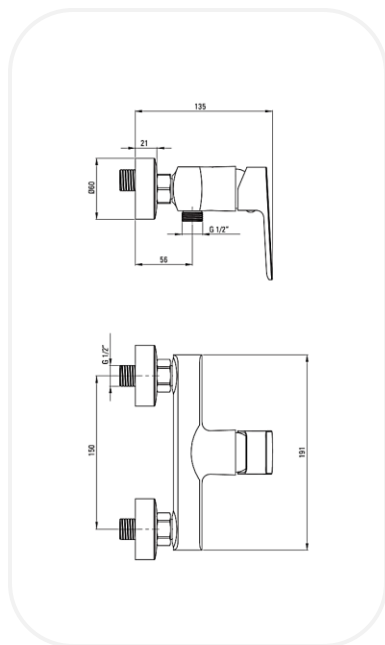

Faucets

TD00016

Shower Mixer

FEATURES

- Elegant design
- Single lever shower mixer
- Original cartridge for smooth control
- High corrosion resistance plating

SPECIFICATIONS

Series	BOX
Finish	Chrome
Material	Brass
Flow Rate	8 l/min
Mounting Type	Wall Mounted

WARRANTY: 5 years

PARTS DESCRIPTION

Single lever shower mixer	TD00016
Fixation kit	Included

OPTIONAL/RECOMMENDED PRODUCTS

Click Clack waste	Optional
--------------------------	----------