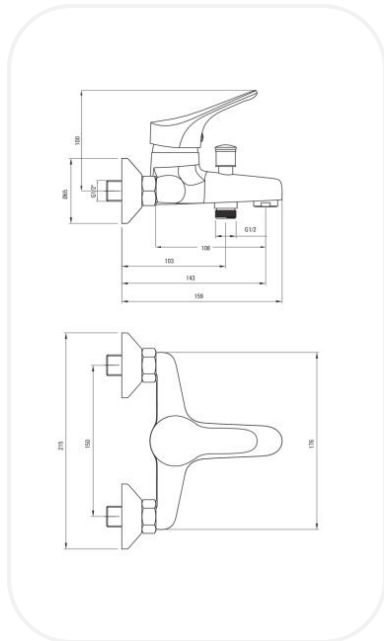

Faucets

TD00021

Bath/Shower Mixer

FEATURES

- Elegant design
- Single lever bath/shower mixer with spout
- Original cartridge for smooth control
- High corrosion resistance plating

SPECIFICATIONS

Series	LEMON
Finish	Chrome
Material	Brass
Flow Rate	8 l/min
Mounting Type	Wall Mounted

WARRANTY: 5 years

Single Lever Bath/Shower Mixer	TD00021
Spout	Included