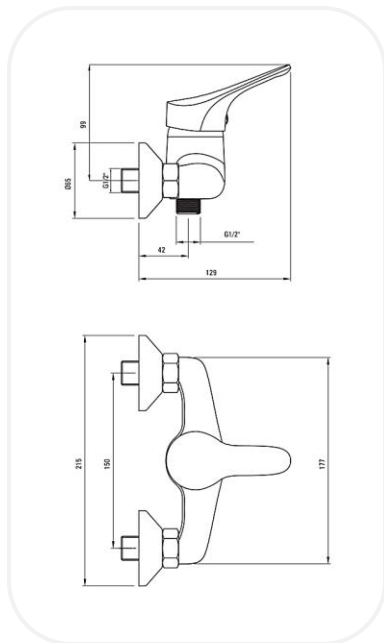

Faucets

TD00022

Shower Mixer

FEATURES

Elegant design

Single lever shower mixer

Original cartridge for smooth control

High corrosion resistance plating

SPECIFICATIONS

Series	LEMON
Finish	Chrome
Material	Brass
Flow Rate	8 l/min
Mounting Type	Wall Mounted

WARRANTY: 5 years

PARTS DESCRIPTION

Single Lever Shower Mixer	TD00022
----------------------------------	---------