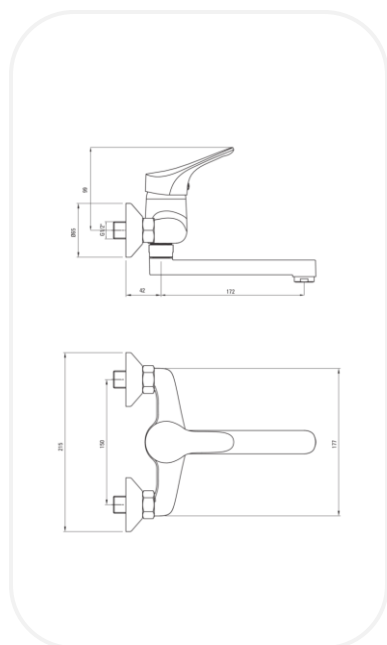

Faucets

TD00023

Wash Basin Mixer

FEATURES

- Elegant design
- Single lever wash basin mixer
- Original cartridge for smooth control
- High corrosion resistance plating

SPECIFICATIONS

Series	LEMON
Finish	Chrome
Material	Brass
Flow Rate	6 l/min
Mounting Type	Wall Mounted

PARTS DESCRIPTION

Single Lever Wash Basin Mixer	TD00023
Fixation kit	Included

WARRANTY: 5 years

OPTIONAL/RECOMMENDED PRODUCTS

Click Clack Waste	Optional
--------------------------	----------