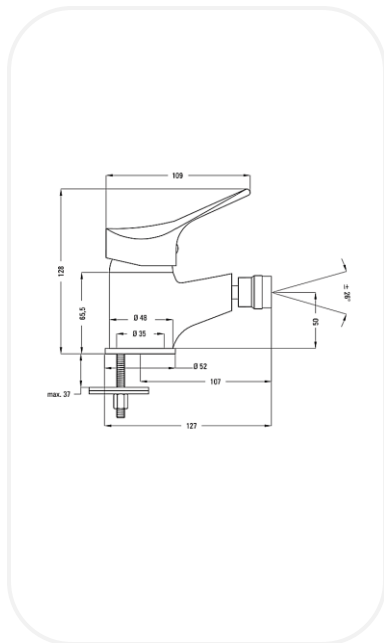

Faucets

TD00027

Bidet Mixer

FEATURES

- Elegant design
- Single lever bidet mixer
- Original cartridge for smooth control
- High corrosion resistance plating

SPECIFICATIONS

Series	LEMON
Finish	Chrome
Material	Brass
Flow Rate	6 l/min
Mounting Type	Deck Mounted

WARRANTY: 5 years

PARTS DESCRIPTION

Single Lever Bidet Mixer	TD00027
Flexible Connection Hose	Included

OPTIONAL/RECOMMENDED PRODUCTS

Pop-up waste	Optional
Click Clack Waste	Optional