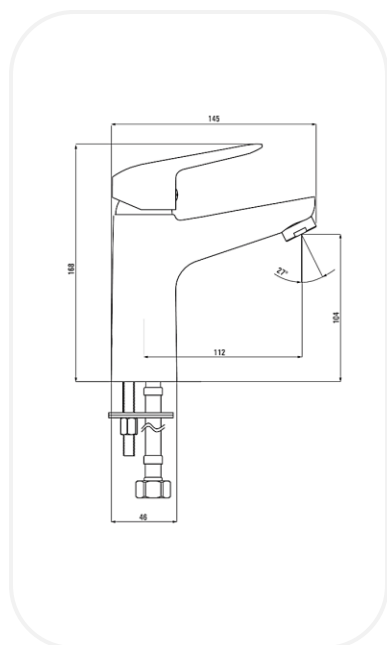

Faucets

TD00065

Wash Basin Mixer

FEATURES

- Elegant design
- Single lever wash basin mixer
- Original cartridge for smooth control
- High corrosion resistance plating

SPECIFICATIONS

Series	ANGEL
Finish	Chrome
Material	Brass
Flow Rate	6 l/min
Mounting Type	Deck Mounted
Height	104mm

WARRANTY: 5 years

PARTS DESCRIPTION

Single Lever Wash Basin Mixer	TD00065
Flexible Connection Hose	Included
Fixation kit	Included

OPTIONAL/RECOMMENDED PRODUCTS

Pop-up waste	Optional
Click Clack Waste	Optional