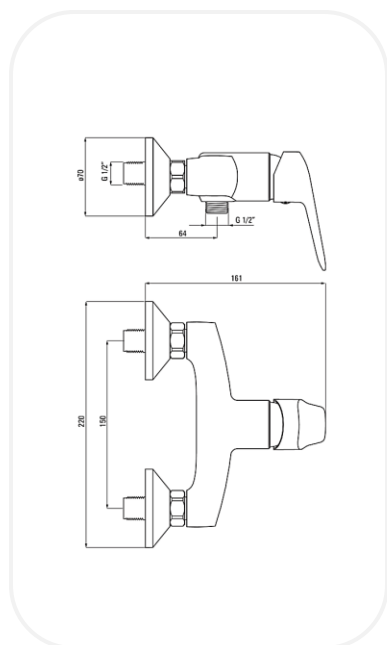

Faucets

TD00068

Shower Mixer

FEATURES

- Elegant design
- Single lever shower mixer
- Original cartridge for smooth control
- High corrosion resistance plating

SPECIFICATIONS

Series	ANGEL
Finish	Chrome
Material	Brass
Flow Rate	6 l/min
Mounting Type	Wall Mounted

WARRANTY: 5 years

PARTS DESCRIPTION

Single lever shower mixer	TD00068
Fixation kit	Included

OPTIONAL/RECOMMENDED PRODUCTS

Click Clack waste	Optional
--------------------------	----------