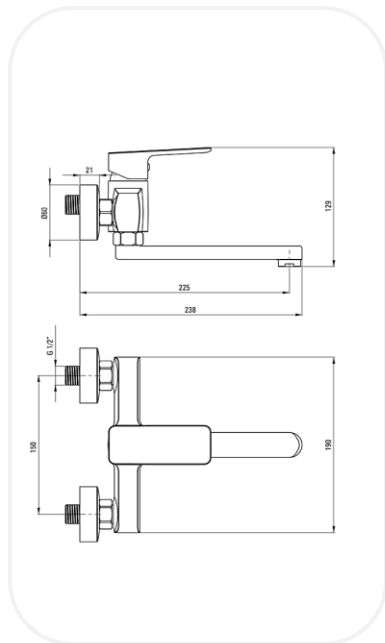

Faucets

TD00085

Wash Basin mixer

FEATURES

- Elegant design
- Single lever wash basin mixer
- Original cartridge for smooth control
- High corrosion resistance plating

SPECIFICATIONS

Series	BOX
Finish	Chrome
Material	Brass
Flow Rate	6 l/min
Mounting Type	Wall Mounted

WARRANTY: 5 years

PARTS DESCRIPTION

Single Lever Wash Basin Mixer	TD00085
Fixation kit	Included

OPTIONAL/RECOMMENDED PRODUCTS

Click Clack waste	Optional
--------------------------	----------