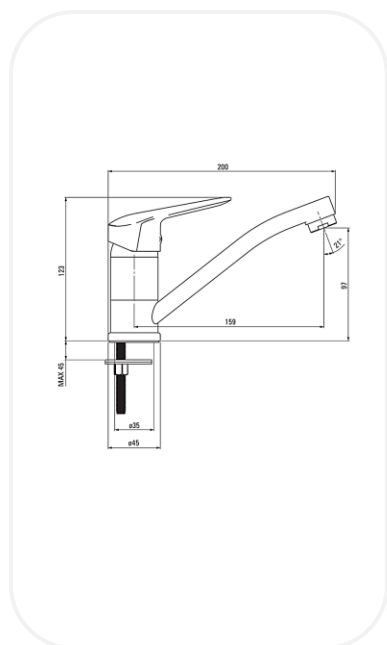

Faucets

TD00086

Wash Basin mixer

FEATURES

- Elegant design
- Deck mounted wash basin mixer with swivel spout
- Original cartridge for smooth control
- High corrosion resistance plating

SPECIFICATIONS

Series	ANGEL
Finish	Chrome
Material	Brass
Flow Rate	6 l/min
Mounting Type	Deck Mounted
Height	97 mm

WARRANTY: 5 years

PARTS DESCRIPTION

Single Lever Wash Basin mixer	TD00086
Flexible Connection Hose	Included
Fixation kit	Included

OPTIONAL/RECOMMENDED PRODUCTS

Pop-up waste	Optional
Click Clack waste	Optional