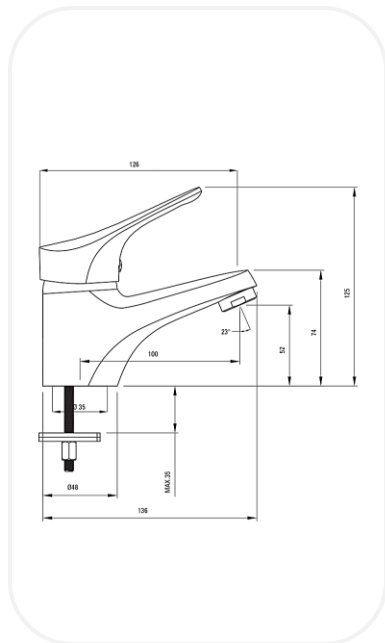

Faucets

TD00090

Wash Basin Mixer

FEATURES

- Elegant design
- Single lever wash basin mixer
- Original cartridge for smooth control
- High corrosion resistance plating

SPECIFICATIONS

Series	LEMON
Finish	Chrome
Material	Brass
Flow Rate	6 l/min
Mounting Type	Deck Mounted

WARRANTY: 5 years

PARTS DESCRIPTION

Single Lever Wash Basin Mixer	TD00090
Flexible Connection Hose	Included

OPTIONAL/RECOMMENDED PRODUCTS

Pop-up waste	Optional
Click Clack Waste	Optional