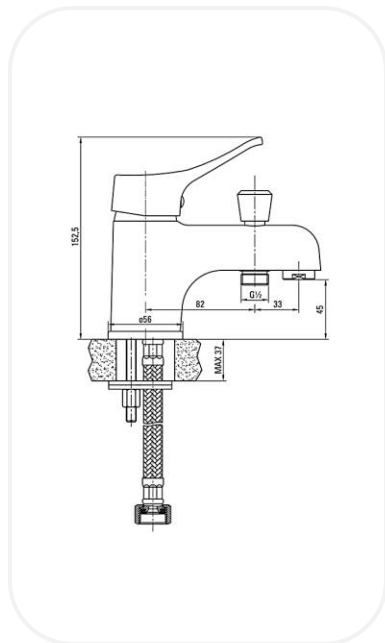

SPECIFICATIONS

Series	LEMON
Finish	Chrome
Material	Brass
Flow Rate	8 l/min
Mounting Type	Deck Mounted

WARRANTY: 5 years

PARTS DESCRIPTION

Single Lever Bath Mixer	TD00092
Flexible Connection Hose	Included
Spout	Included