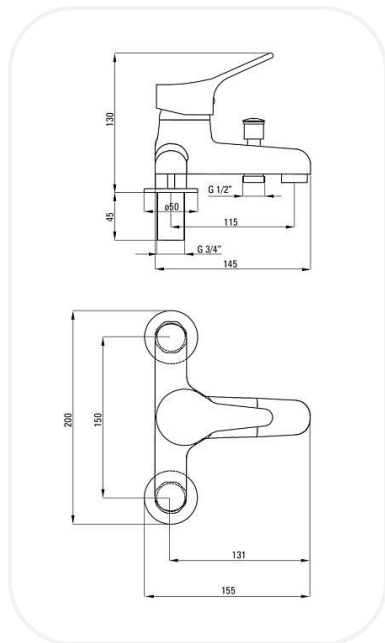

Faucets

TD00094

Bath/Shower Mixer

FEATURES

Elegant design

Single lever bath/shower mixer with spout and diverter

Original cartridge for smooth control

High corrosion resistance plating

SPECIFICATIONS

Series	LEMON
Finish	Chrome
Material	Brass
Flow Rate	8 l/min
Mounting Type	Deck Mounted

WARRANTY: 5 years

PARTS DESCRIPTION

Single Lever Bath/Shower Mixer	TD00094
Spout	Included