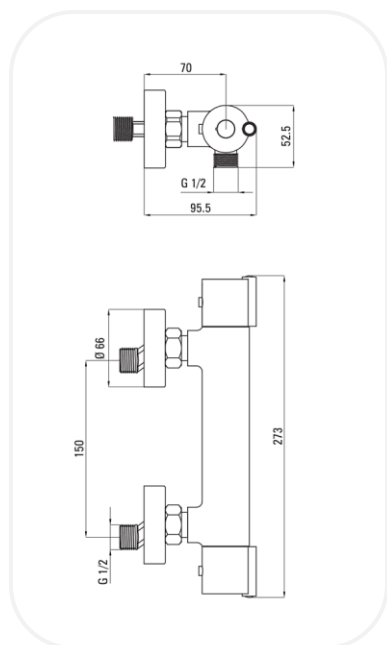

#### SPECIFICATIONS

<b>Series</b>	LEMON
<b>Finish</b>	Chrome
<b>Material</b>	Brass
<b>Flow Rate</b>	8 l/min
<b>Mounting Type</b>	Wall Mounted

**WARRANTY: 5 years**

#### PARTS DESCRIPTION

**Single Lever Thermostatic Shower Mixer** TD00095