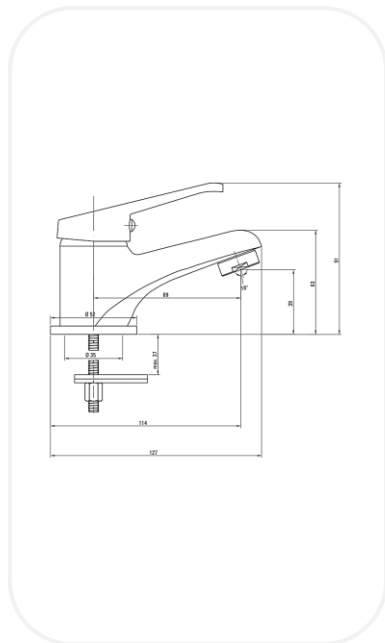

SPECIFICATIONS

Series	LEMON
Finish	Chrome
Material	Brass
Flow Rate	6 l/min
Mounting Type	Deck Mounted

WARRANTY: 5 years

PARTS DESCRIPTION

Single Lever Wash Basin Mixer	TD00096
Flexible Connection Hose	Included

OPTIONAL/RECOMMENDED PRODUCTS

Pop-up waste	Optional
Click Clack Waste	Optional