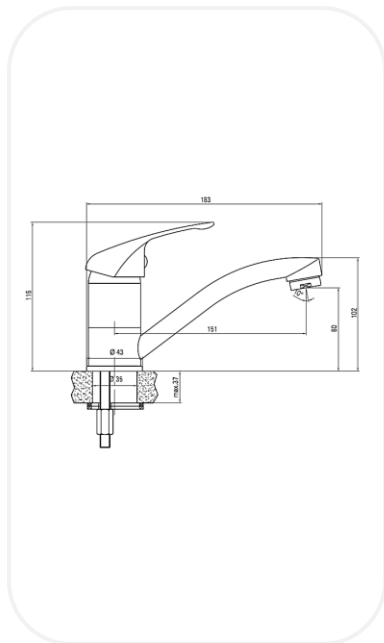

SPECIFICATIONS

Series	LEMON
Finish	Chrome
Material	Brass
Flow Rate	6 l/min
Mounting Type	Deck Mounted

WARRANTY: 5 years

PARTS DESCRIPTION

Single Lever Wash Basin Mixer	TD00098
Flexible Connection Hose	Included

OPTIONAL/RECOMMENDED PRODUCTS

Pop-up waste	Optional
Click Clack Waste	Optional