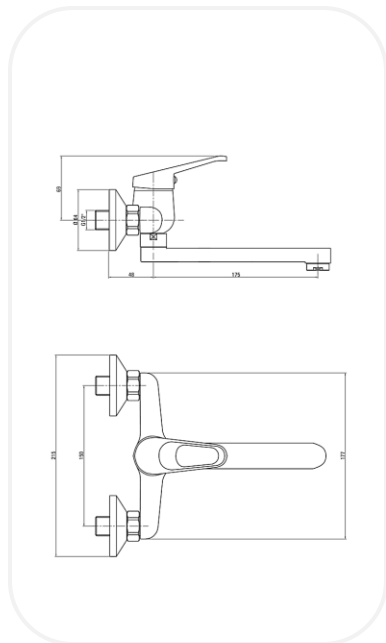

Faucets

TD00099

Wash Basin Mixer

FEATURES

- Elegant design
- Single lever wash basin mixer
- Original cartridge for smooth control
- High corrosion resistance plating

SPECIFICATIONS

Series	LEMON
Finish	Chrome
Material	Brass
Flow Rate	6 l/min
Mounting Type	Wall Mounted

WARRANTY: 5 years

PARTS DESCRIPTION

Single Lever Wash Basin Mixer	TD00099
--------------------------------------	---------

OPTIONAL/RECOMMENDED PRODUCTS

Click Clack Waste	Optional
--------------------------	----------