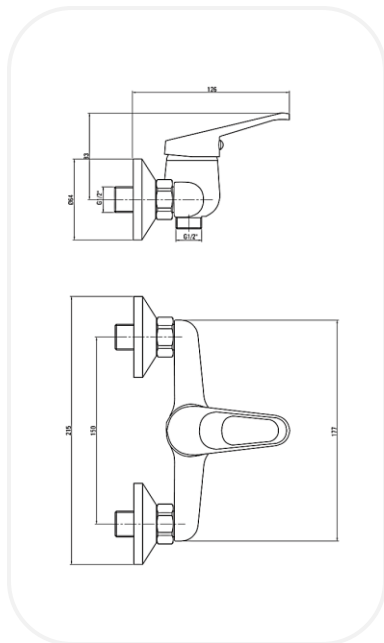

#### SPECIFICATIONS

<b>Series</b>	LEMON
<b>Finish</b>	Chrome
<b>Material</b>	Brass
<b>Flow Rate</b>	8 l/min
<b>Mounting Type</b>	Wall Mounted

**WARRANTY:** 5 years

#### PARTS DESCRIPTION

<b>Single Lever Shower Mixer</b>	TD00101
----------------------------------	---------