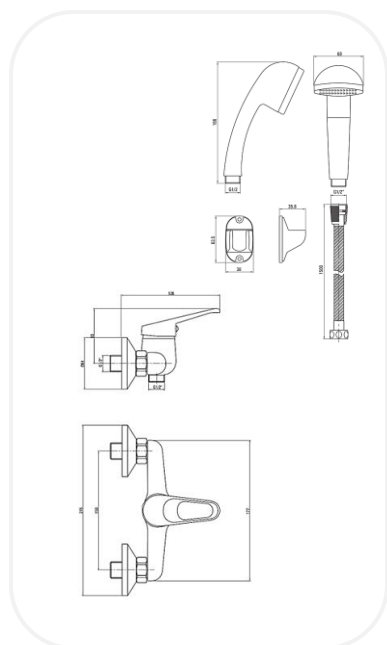

Faucets

TD00103

Shower Set

FEATURES

- Elegant design
- Single lever shower set with hand shower
- Original cartridge for smooth control
- High corrosion resistance plating

SPECIFICATIONS

Series	LEMON
Finish	Chrome
Material	Brass
Flow Rate	8 l/min
Mounting Type	Wall Mounted

WARRANTY: 5 years

PARTS DESCRIPTION

Single Lever Shower Set	TD00103
Hand Shower	Included
Flexible Connection Hose	Included