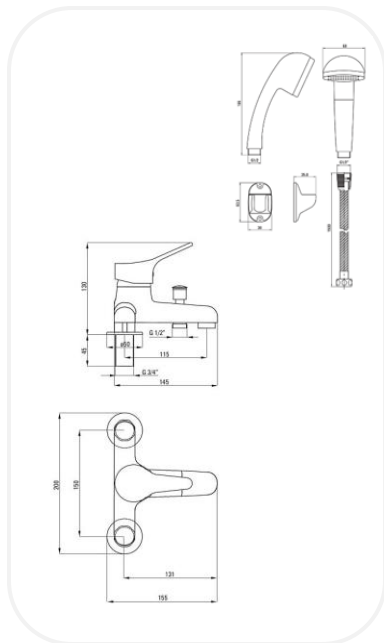

Faucets

TD00104

Bath/Shower Set

FEATURES

Elegant design

Single lever bath/shower set with spout and hand shower

Original cartridge for smooth control

High corrosion resistance plating

SPECIFICATIONS

Series	LEMON
Finish	Chrome
Material	Brass
Flow Rate	8 l/min
Mounting Type	Wall Mounted

WARRANTY: 5 years

PARTS DESCRIPTION

Single Lever Bath/Shower Set	TD00104
Spout	Included
Hand Shower	Included
Flexible Connection Hose	Included