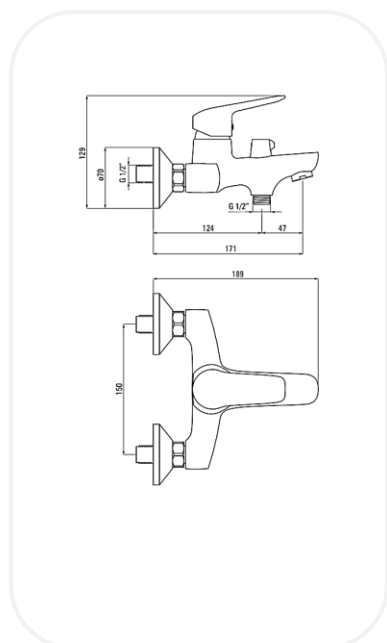

Faucets

TD00143

Bath/Shower Mixer

FEATURES

- Elegant design
- Single lever bath/shower mixer
- Original cartridge for smooth control
- High corrosion resistance plating

SPECIFICATIONS

Series	ANGEL
Finish	Chrome
Material	Brass
Flow Rate	6 l/min
Mounting Type	Wall Mounted

WARRANTY: 5 years

PARTS DISCRIPTION

Single Lever Bath & Shower Mixer	TD00143
Fixation kit	Included

OPTIONAL/RECOMMENDED PRODUCTS

Click Click waste	Optional
--------------------------	----------