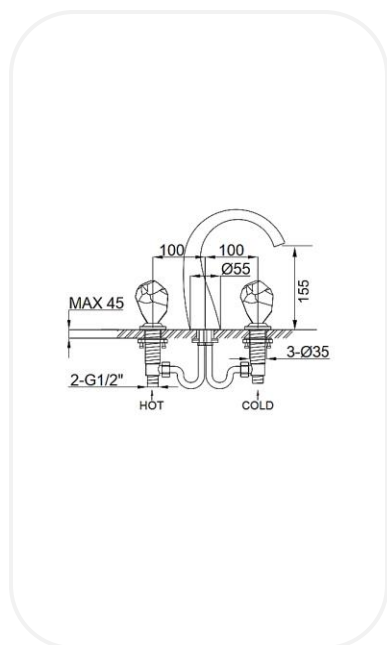

Luxury Mixers

AM00001

Wash Basin Mixer

FEATURES

- Luxurious and opulent design
- Wash basin mixer (3-holes)
- Original cartridge for smooth control
- High corrosion resistance plating

SPECIFICATIONS

Series	Glacier
Finish	Chrome
Material	Brass
Flow Rate	6 l/min
Mounting Type	Deck Mounted
Height	155 mm

PARTS DESCRIPTION

Wash basin mixer	AM00001
Spout	Included
Flexible Connection Hose	Included

WARRANTY: 5 years

OPTIONAL/RECOMMENDED PRODUCTS

Pop-up waste	Optional
Click Clack Waste	Optional