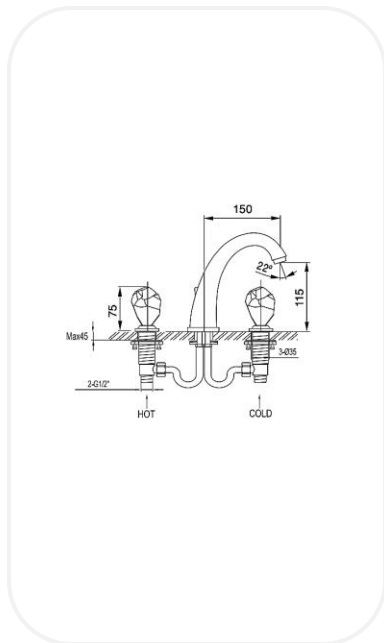

Luxury Mixers

WARRANTY: 5 years

AM00002

Wash Basin Mixer

FEATURES

- Luxurious and opulent design
- Wash basin mixer (3-holes)
- Original cartridge for smooth control
- High corrosion resistance plating

SPECIFICATIONS

Series	Glacier
Finish	Chrome
Material	Brass
Flow Rate	6 l/min
Mounting Type	Deck Mounted
Height	115 mm

PARTS DESCRIPTION

Wash basin mixer	AM00002
Spout	Included
Flexible Connection Hose	Included

OPTIONAL/RECOMMENDED PRODUCTS

Pop-up waste	Optional
Click Clack Waste	Optional